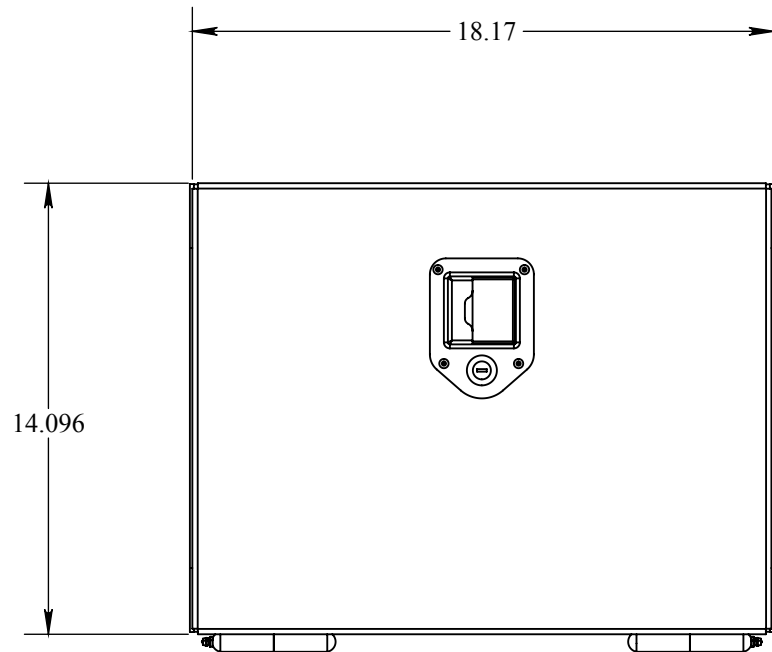

DRAWN: JVN
 DATE: 5/2/2012
 MTL:
 SHEET: 1 of 1

Part: asTBtoolbox18
 Desc: 18" Truckbed toolbox asm
 DIMENSIONS IN FEET / INCHES (UNLESS OTHER-WISE NOTED)

Top View

Front View

Right View