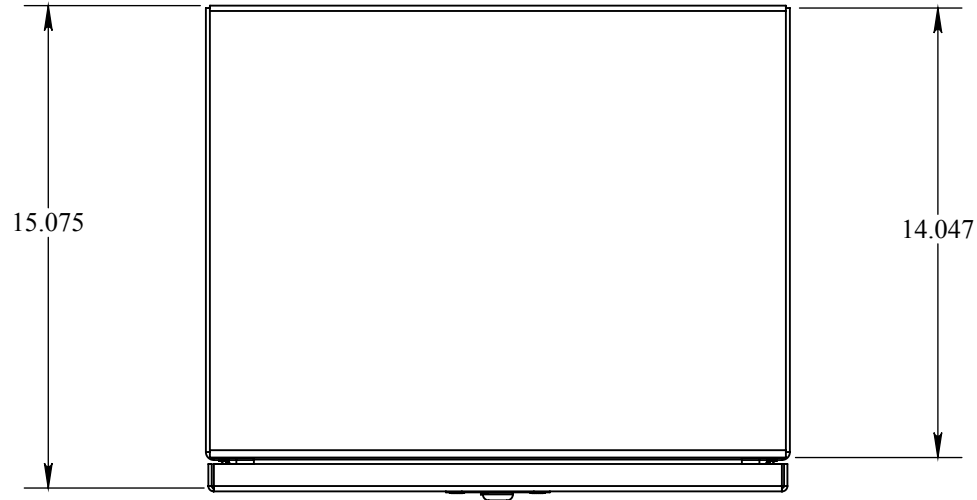

DRAWN: JVN
 DATE: 5/2/2012
 MTL:
 SHEET: 1 of 1

Part: asTBtoolbox18
 Desc: 18" Truckbed toolbox asm
 DIMENSIONS IN FEET / INCHES (UNLESS OTHER-WISE NOTED)

Top View

Front View

Right View